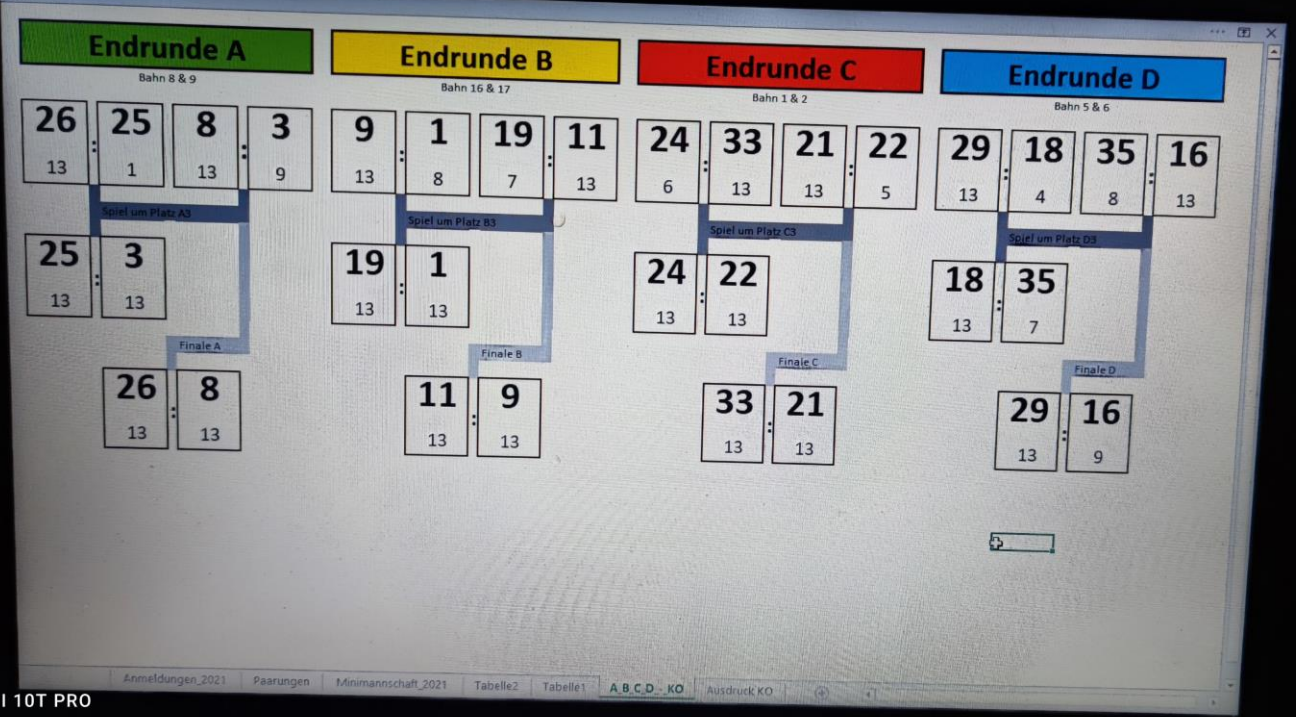

SHOT ON MI 10T PRO

SHOT ON MI 10T PRO